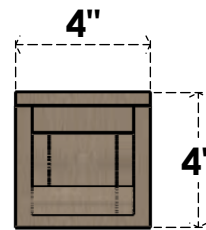

# ITEM NUMBER: CORU04X08X04ALMRCPR

4"W X 8"D X 4"H SERIES 3 WIDE ALMA ROUGH CEDAR TIMBERTHANE FAUX WOOD CORBEL, PRIMED

**SIDE PROFILE**

**FRONT PROFILE**

**ISOMETRIC**

EKENA MILLWORK  
2300 WEST MAIN ST.  
CLARKSVILLE, TX 75426  
TOLL FREE: 866-607-0453  
WWW.EKENAMILLWORK.COM