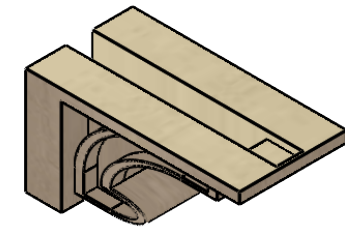

# ITEM NUMBER: CORU04X08X04ALMRCPR

4"W X 8"D X 4"H SERIES 3 WIDE ALMA ROUGH CEDAR TIMBERTHANE FAUX WOOD CORBEL, PRIMED

**SIDE PROFILE**

**FRONT PROFILE**

**ISOMETRIC**

EKENA MILLWORK  
2300 WEST MAIN ST.  
CLARKSVILLE, TX 75426  
TOLL FREE: 866-607-0453  
WWW.EKENAMILLWORK.COM

NOTES

1. INSTALLATION TO BE COMPLETED IN ACCORDANCE WITH MANUFACTURER'S SPECIFICATIONS.
2. DRAWING MAY NOT BE TO SCALE
3. THIS DRAWING IS INTENDED FOR DESIGN AND PLANNING PURPOSES ONLY.
4. ALL INFORMATION CONTAINED HEREIN WAS CURRENT AT THE TIME OF DEVELOPMENT BUT MUST BE REVIEWED AND APPROVED BY THE PRODUCT MANUFACTURER TO BE CONSIDERED ACCURATE.
5. TIMBERTHANE ARCHITECTURAL PRODUCTS ARE MADE FROM HIGH DENSITY URETHANE AND COME FACTORY PRIMED