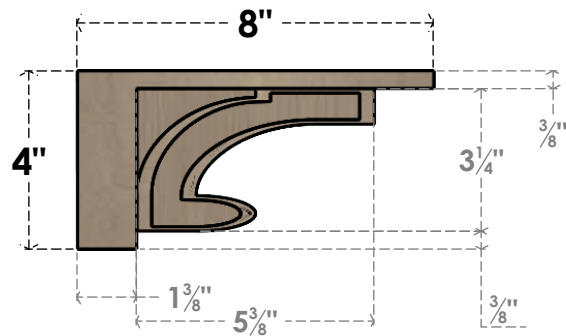

# ITEM NUMBER: CORU04X08X04ALMRCPR

4"W X 8"D X 4"H SERIES 3 WIDE ALMA ROUGH CEDAR TIMBERTHANE FAUX WOOD CORBEL, PRIMED

**SIDE PROFILE**

**FRONT PROFILE**

**ISOMETRIC**

EKENA MILLWORK  
2300 WEST MAIN ST.  
CLARKSVILLE, TX 75426  
TOLL FREE: 866-607-0453  
WWW.EKENAMILLWORK.COM

NOTES

1. INSTALLATION TO BE COMPLETED IN ACCORDANCE WITH MANUFACTURER'S SPECIFICATIONS.
2. DRAWING MAY NOT BE TO SCALE
3. THIS DRAWING IS INTENDED FOR DESIGN AND PLANNING PURPOSES ONLY.
4. ALL INFORMATION CONTAINED HEREIN WAS CURRENT AT THE TIME OF DEVELOPMENT BUT MUST BE REVIEWED AND APPROVED BY THE PRODUCT MANUFACTURER TO BE CONSIDERED ACCURATE.
5. TIMBERTHANE ARCHITECTURAL PRODUCTS ARE MADE FROM HIGH DENSITY URETHANE AND COME FACTORY PRIMED